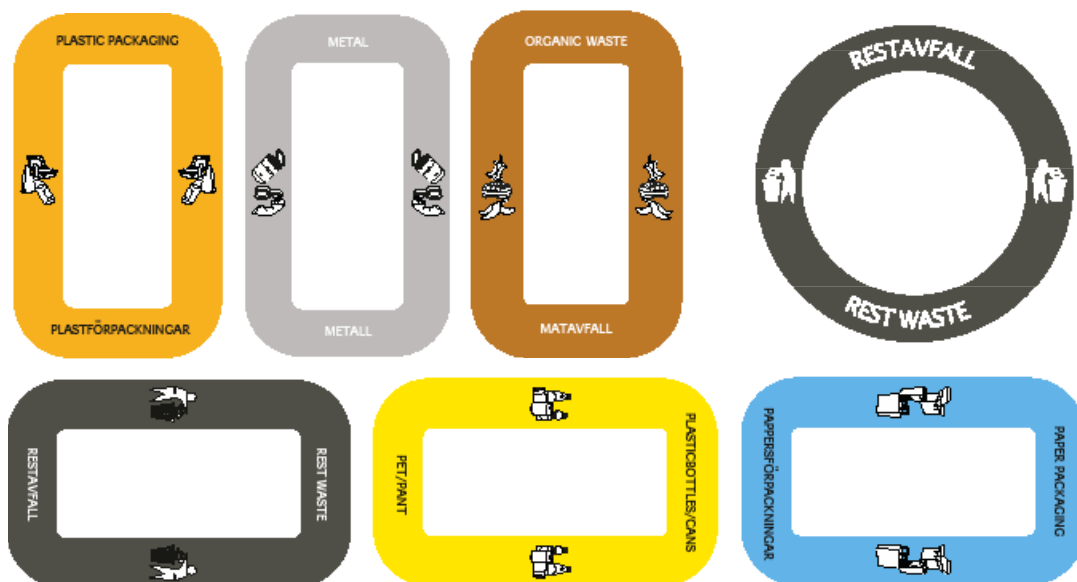

The bin is easy to remove and bag change is quick. Thanks to its stylish design, the Bin Bullet blends into public environments such as restaurants, cafés, hotel lobbies and waiting rooms.

Bin Multi is a modular system for waste management and sorting at source. The system can be combined with different fractions; the cabinets are customised for 1–4 fractions.

The top of the Multi 2-4 cabinet can be lifted up, simplifying loading of a new cassette. Both the doors and the top panel of the Multi products can be opened during bag change, if required.

Multi Cup has an insert in which cups are stacked inside each other, with each bag holding up to 400 cups. Several different cup diameters are available. The system saves a lot of space compared with an ordinary waste container. Multi Cup also has a separate pull-out drawer for residual waste.

Bin Tower is a versatile, tall cupboard with a removable shelf.

When combined with Longopac Biodegradable, the shelf functions as a separator where the bottom half of the cupboard can be used for storage and as a supporting platform for cassette. Ideal for messy or heavy waste.

Diagram of openings for Multi

Urban solutions

Crossroad

Avenue

Sidewalk

Commerz
(only for
indoor use)

A stylish product line to fulfil the need for convenient and hygienic waste management even in outdoor and public environments.