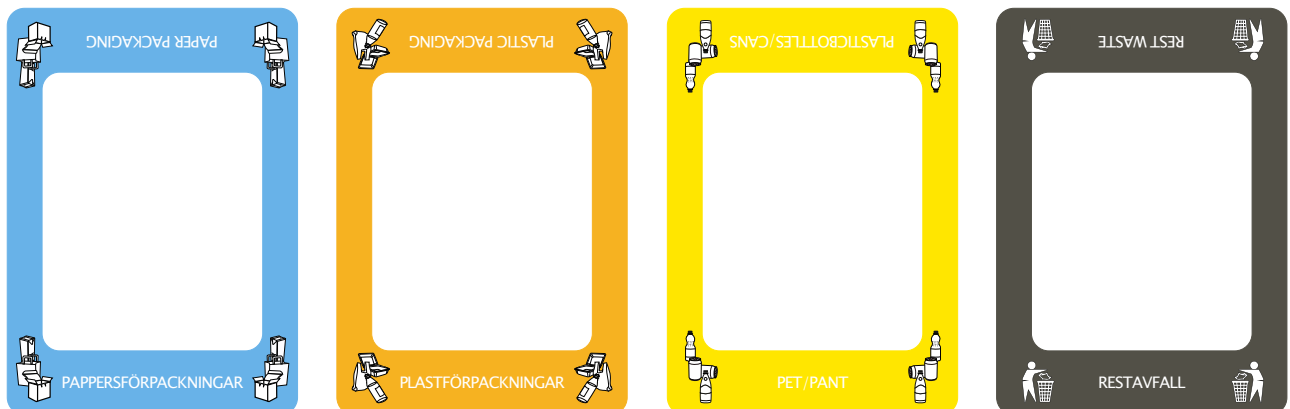

Product name	Item no.	Color	Dimensions	Weight
Crossroad	37100	Grey	Height: ..... 1355 mm Width: ..... 690 mm Depth: ..... 610 mm Opening: ..... 360x150 mm	97 kg
Avenue (color on door determines item no.)	 37201 Black 37202 Red 37203 Orange 37204 Yellow 37205 Green 37206 Blue	Grey	Height: ..... 1040 mm Width: ..... 535 mm Depth: ..... 455 mm Opening: ..... 530x142 mm	86 kg
Sidewalk	37300	Grey	Height: ..... 1224 mm Width: ..... 575 mm Depth: ..... 575 mm Opening: ..... 250x97 mm	91 kg
Commerz 2	37400	White (side panels in brushed inox)	Height: ..... 755 mm Width: ..... 830 mm Depth: ..... 387 mm Opening: ..... 180x230 mm x 2	50 kg
Commerz 3	37410	White (side panels in brushed inox)	Height: ..... 755 mm Width: ..... 1140 mm Depth: ..... 387 mm Opening: ..... 180x230 mm x 3	61 kg
Commerz 4	37420	White (side panels in brushed inox)	Height: ..... 754 mm Width: ..... 1450 mm Depth: ..... 387 mm Opening: ..... 230x180 mm x 4	71 kg

Diagram of openings for Commerz